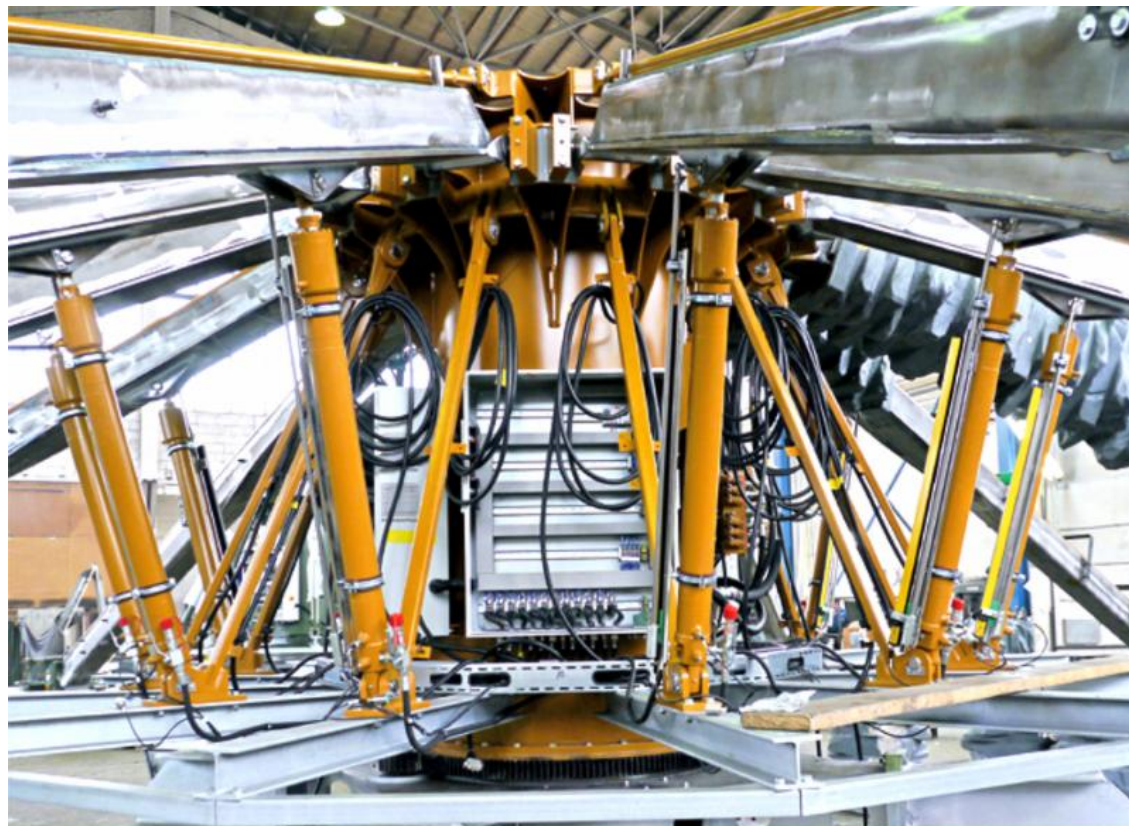

-
-
-
-

AA ELECTRIC

CONTROL & AUTOMATION

Call Us Today with Your Next Project 1-800-237-8274

Make the Right Connections with Turck Cordsets

Connectivity is an essential part of your automation solution that ties everything together. We offer single and dual ended cordsets, and panel mount receptacles for carrying both power and signal to your components and processes.

SAVE COST AND INCREASE AVAILABILITY

Reliable Position Sensing with Inductive Linear Position Sensors

Amusement rides must be enjoyable while adhering to strict safety standards, often higher than conventional industrial plants. "After all, this ultimately involves passenger transport," managing director Wolfgang Brück points out. The Flying Fish roundabout ride previously used five sensors on each hydraulic lift cylinder. Although this ensured safe operation, the installation of the sensors and their adjustment was relatively complex.

With Turck's solution, the five proximity switches for each hydraulic cylinder were replaced with a 1000 mm linear position sensor to detect the exact position of the arm. "The LI sensor not only saves investment costs but increases the availability of the ride and helps to increase operational safety."

[▶ See the Full Article - Exact Height Positioning \[PDF 1.45 MB\]](#)

Our Uprox3 Sensor Series Offers Compact Designs with the Largest Switching Distances for All Metals

Through a unique coil concept the uprox® sensors offer the highest switching distance for all metals and the highest operational safety through simple and safe installation. Inductive sensors detect metal objects contactless and wear-free using ac high-frequency electromagnetic AC field that interacts with the target. Their strengths are the enormous durability, reliability, high switching frequencies and a long service life.